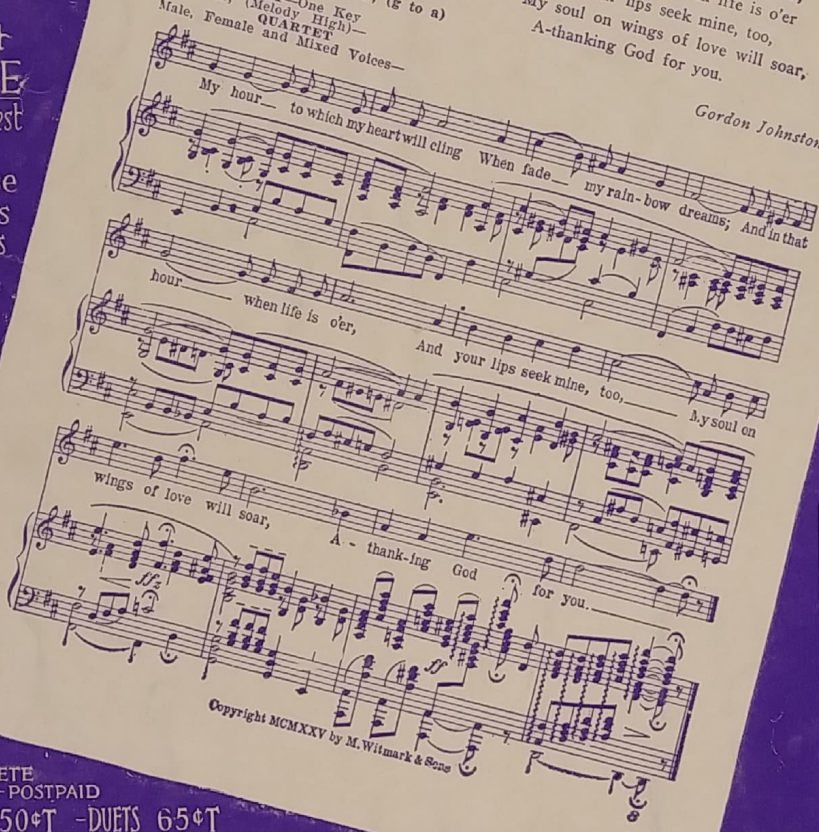

Copyright MCMXXV by M. Witmark & Sons

If
You
Love
a Good
Ballad
(Sacred or
Secular)

Send for
This
Booklet

61 COMPLETE
POEMS
Each a Gem